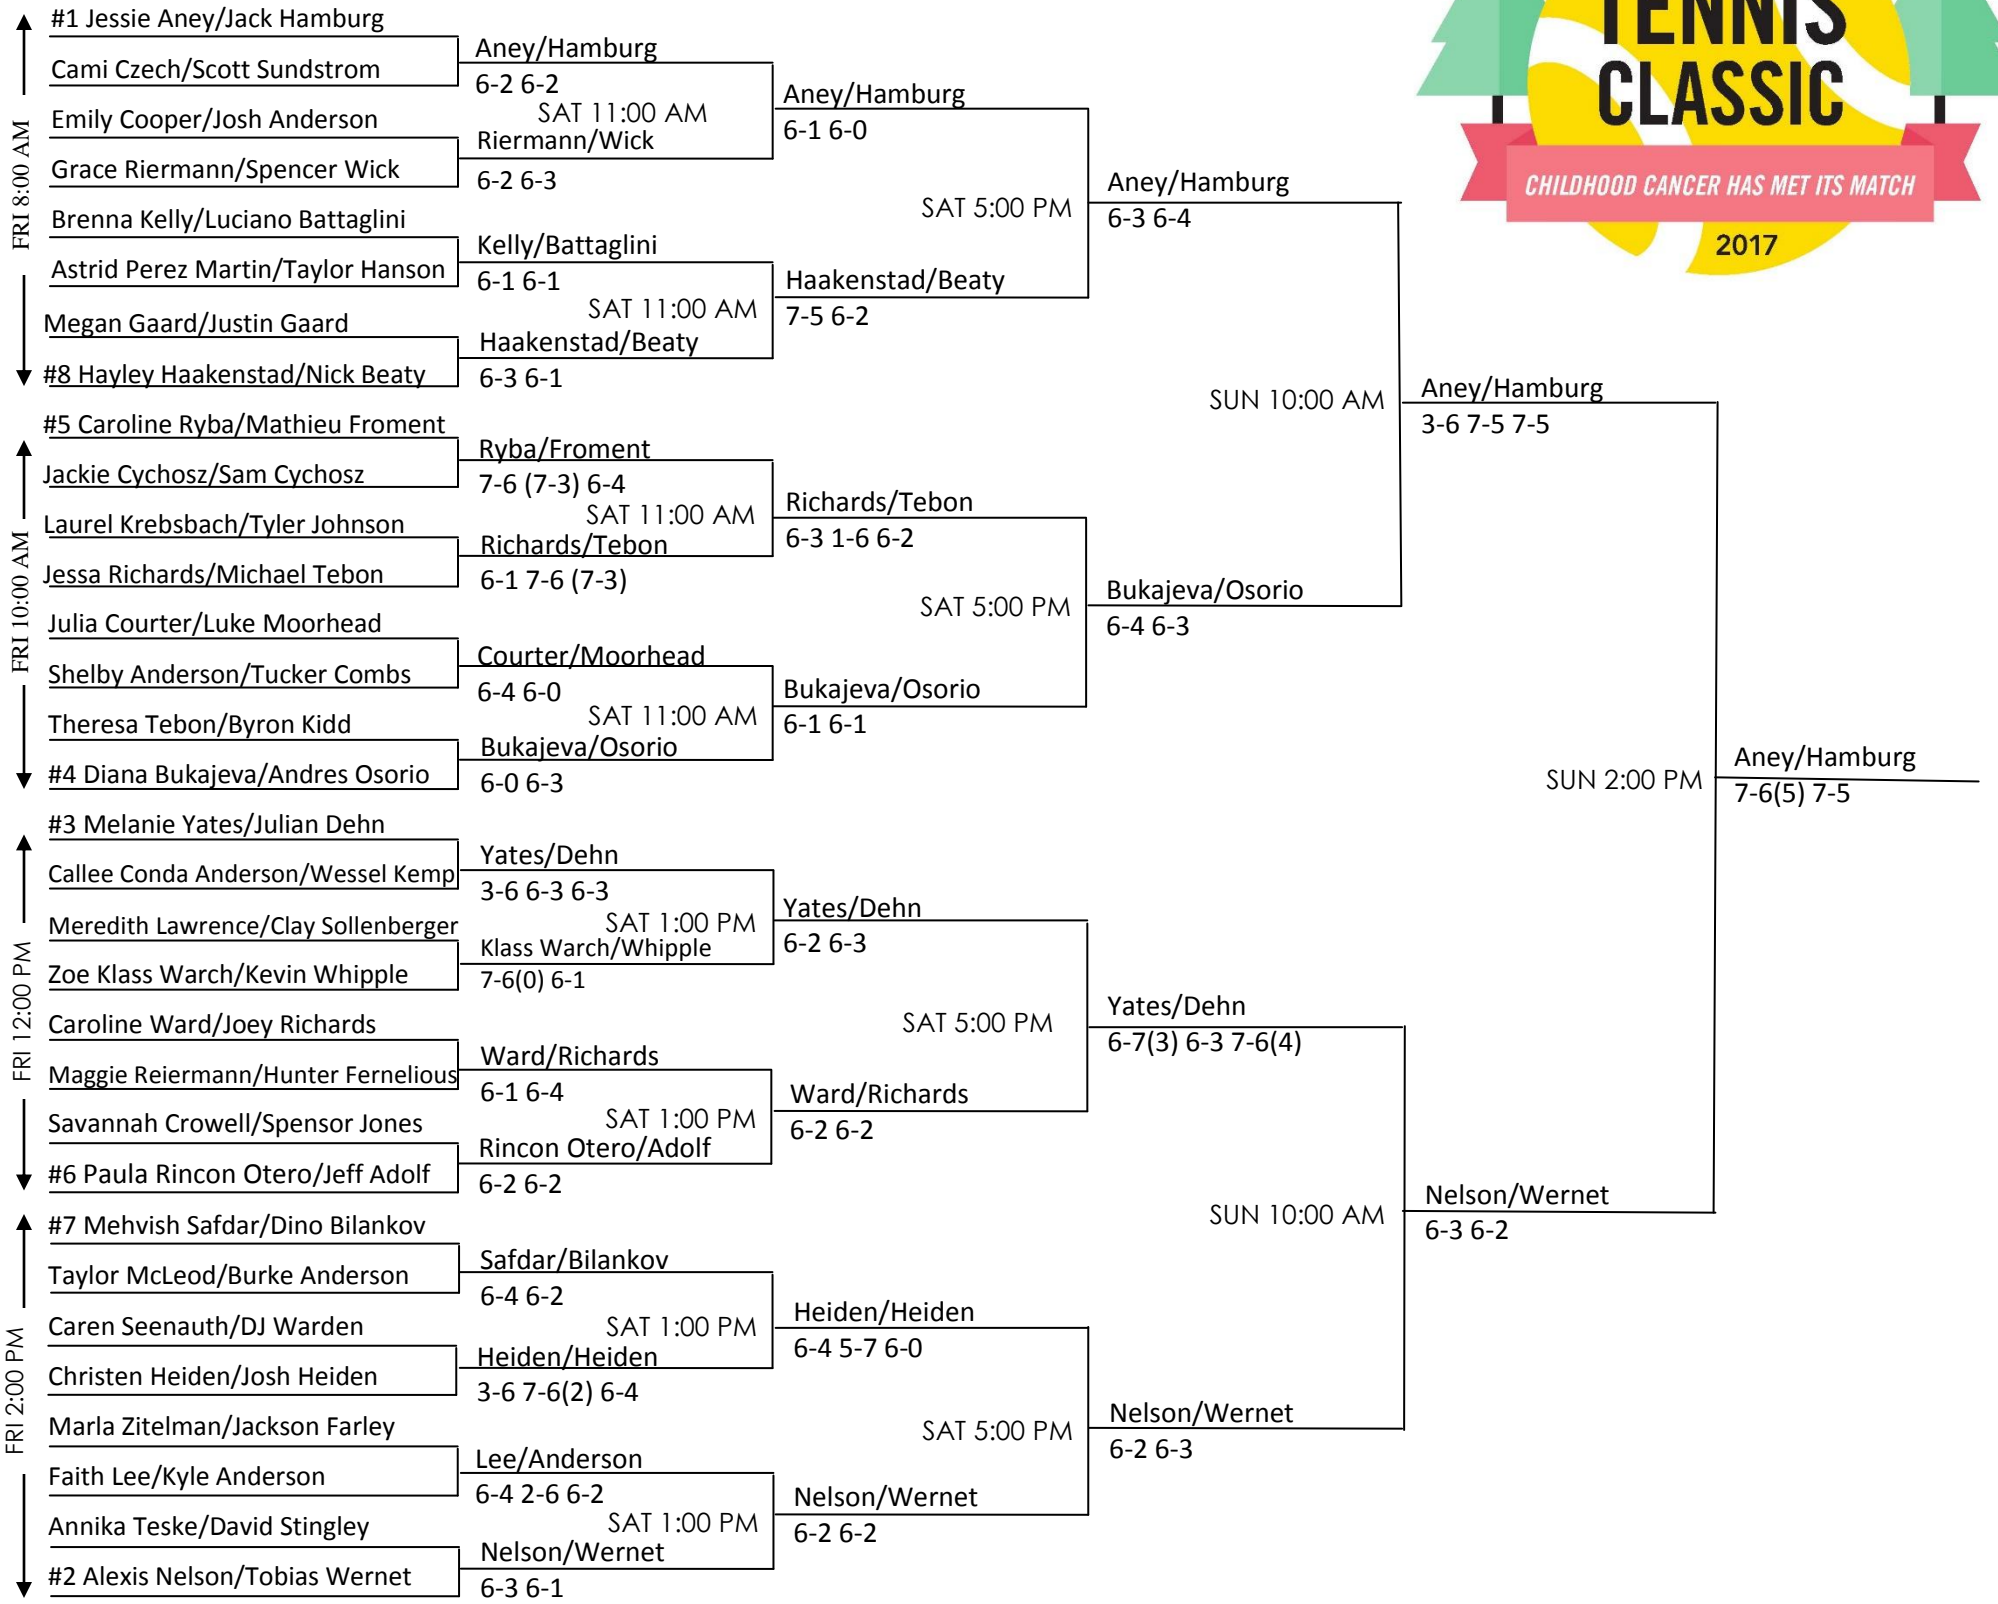

Pine Tree Apple Tennis Classic

Thursday, Aug. 3 - Sunday, Aug. 6
LifeTime Fitness - White Bear Lake

Open Division Draw

Masters Division

Pine Tree Apple Tennis Classic

Thursday, Aug. 3 - Sunday, Aug. 6
LifeTime Fitness - White Bear Lake

Grand Masters Division Draw