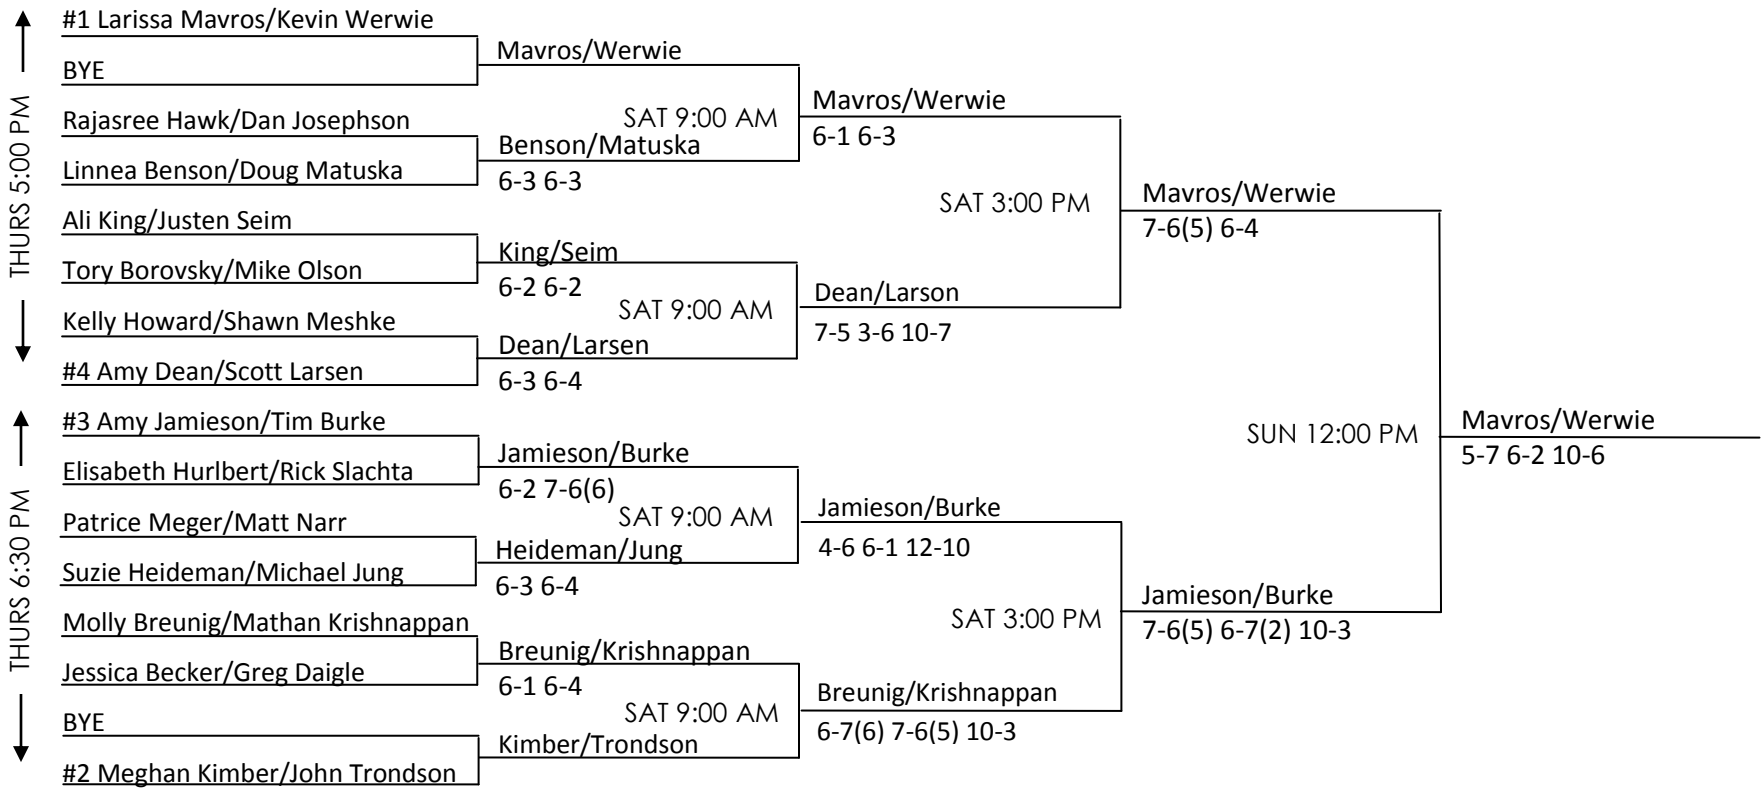

Pine Tree Apple Tennis Classic

Thursday, Aug. 3 - Sunday, Aug. 6
LifeTime Fitness - White Bear Lake

Open Division Draw

Masters Division

Pine Tree Apple Tennis Classic

Thursday, Aug. 3 - Sunday, Aug. 6
LifeTime Fitness - White Bear Lake

Grand Masters Division Draw